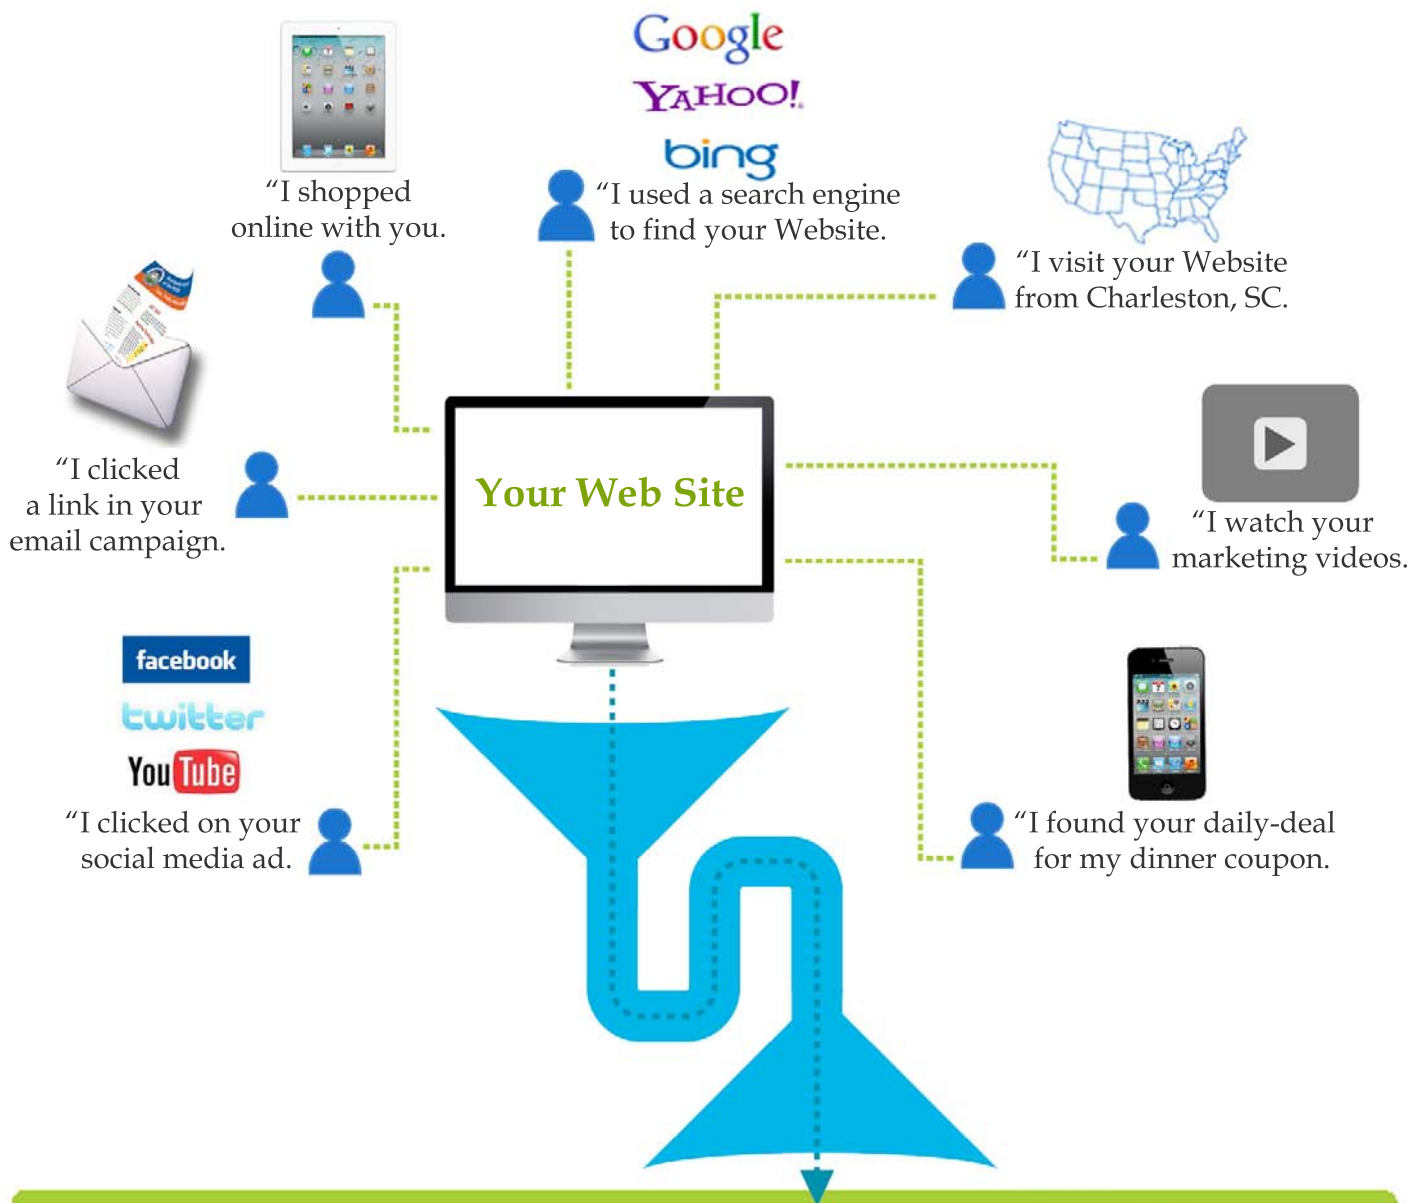

How HitChecker Interprets Web Activity

HitChecker follows your visitors journey (in real-time) as they travel to and from your Web site, interprets the information you need to know, and puts it in simple terms that anyone can understand.

Web Activity, Made Simple

Who	What	When	Where	How
<p>338 Visitors</p>	<p>Page Views 991</p> <p>Flags 18</p>	<p>First Visit 12:25 AM</p> <p>Last Visit 11:53 PM</p>	<p>19 States</p> <p>93 Cities</p>	<p>53 Google</p> <p>4 Yahoo</p> <p>7 Bing</p>